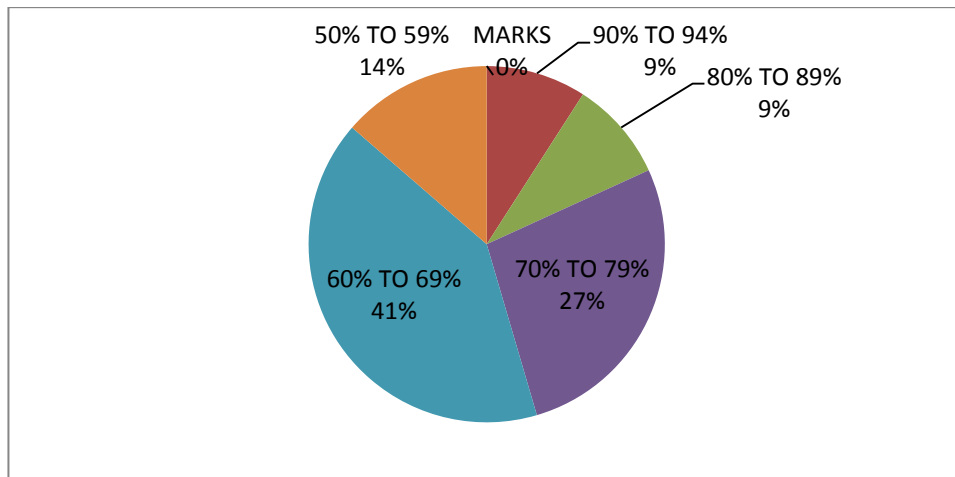

VIDYA PRATISHTHAN'S ENGLISH MEDIUM SCHOOL, VIDYANAGARI, BARAMATI
RESULT FOR CBSE BOARD EXAMINATION – 2023-24
STD.XII - COMMERCE (AISSCE – 2023-24)

TOTAL NUMBER OF STUDENTS - 20

CATEGORY	% OF MARKS	NO. OF STUDENTS
90% TO 94%	09.00	02
80% TO 89%	09.00	02
70% TO 79%	27.00	06
60% TO 69%	41.00	09
50% TO 59%	14.00	03
TOTAL	100%	22

OVERALL ANALYSIS

SCHOOL TOPPER

NAME OF THE STUDENT	RANK	PERCENTAGE
ANANYA MUNDARGI	1ST RANK	93.80%
AARYA RANJIT TAWARE	2ND RANK	91.00%
SAMARJEET NALAWADE	3RD RANK	85.80%

STUDENTS WHO SCORED THE HIGHEST MARKS IN INDIVIDUAL SUBJECTS

SUBJECT	NAME OF THE STUDENT	HIGHEST SCORED
ENGLISH	1) ANANYA MUNDARGI 2) AARYA RANJIT TAWARE	93/100
ECONOMICS	ANANYA MUNDARGI	97/100
BUSINESS STUDIES	AARYA RANJIT TAWARE	90/100
ACCOUNTANCY	ANANYA MUNDARGI	92/100
INFORMATION TECHNOLOGY	PARTH JADHAV	93/100
RETAIL	AARYA RANJIT TAWARE	99/100
SANSKRIT	VEDANT SUMBE	72/100

Sd/-

(Mrs. R.P. Kore)