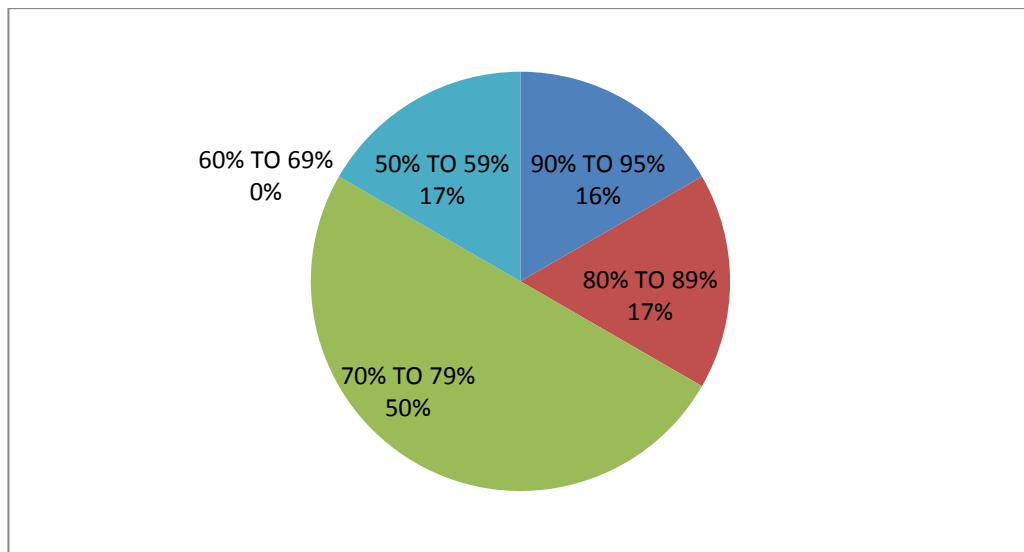

VIDYA PRATISHTHAN'S ENGLISH MEDIUM SCHOOL, VIDYANAGARI, BARAMATI
RESULT FOR CBSE BOARD EXAMINATION – 2023-24
STD.XII - HUMANITIES (AISSCE – 2023-24)

TOTAL NUMBER OF STUDENTS - 05

CATEGORY	% OF MARKS	NO. OF STUDENTS
90% TO 95%	16.00	01
80% TO 89%	17.00	01
70% TO 79%	50.00	03
60% TO 69%	00.00	00
50% TO 59%	17.00	01
TOTAL	100%	06

OVERALL ANALYSIS

SCHOOL TOPPER

NAME OF THE STUDENT	RANK	PERCENTAGE
SARAH BOHARI	1ST RANK	95.00%
SHAILNANDINI SHINDE	2ND RANK	87.40%
SANDHYARANI PARDESHI	3RD RANK	76.80%

STUDENTS WHO SCORED THE HIGHEST MARKS IN INDIVIDUAL SUBJECTS

SUBJECT	NAME OF THE STUDENT	HIGHEST SCORED
ENGLISH	SARAH BOHARI	95/100
HISTORY	SARAH BOHARI	94/100
ECONOMICS	SARAH BOHARI	94/100
SOCIOLOGY	SHAILNANDINI SHINDE	93/100
INFORMATION TECHNOLOGY	SHAILNANDINI SHINDE	95/100
RETAIL	SARAH BOHARI	100/100
POLITICAL SCIENCE	ADITI KHADE	77/100

Sd/-

(Mrs. R.P. Kore)