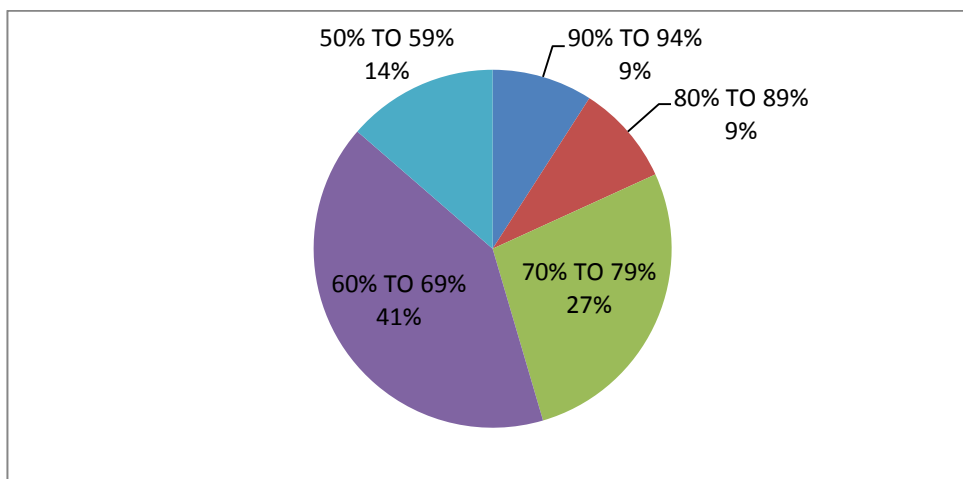

RESULT FOR CBSE BOARD EXAMINATION – 2023-24

STD.XII (SCIENCE) (AISSCE – 2023-24)

TOTAL NUMBER OF STUDENTS - 28

CATEGORY	% OF MARKS	NO. OF STUDENTS
90% TO 92%	07.00	02
80% TO 89%	18.00	05
70% TO 79%	39.00	11
60% TO 69%	32.00	09
50% TO 59%	04.00	01
TOTAL	100%	28

OVERALL ANALYSIS

SCHOOL TOPPER

NAME OF THE STUDENT	RANK	PERCENTAGE
ANVITA RAGHVENDRA RAO	1ST RANK	92.60%
IQRA NOUSHAD MULLA	2ND RANK	90.00%
MANGESH PINGALE	3RD RANK	89.40%

STUDENTS WHO SCORED THE HIGHEST MARKS IN INDIVIDUAL SUBJECTS

SUBJECT	NAME OF THE STUDENT	HIGHEST SCORED
ENGLISH	ISHA UMAP	97/100
MATHEMATICS	PRANOTI MANE	89/100
PHYSICS	MANGESH PINGALE	92/100
CHEMISTRY	ANVITA RAO	92/100
	PRATIKSHA MORE	92/100
INFORMATION TECHNOLOGY	HRISHITA MUTHA	100/100
AUTOMOTIVE	ANVITA RAO	97/100
BIOLOGY	IQRA MULLA	88/100
F,N & D	IQRA MULLA	99/100
SANSKRIT	SHRINIVAS PAWAR	82/100

Sd/-

(Mrs. R.P. Kore)